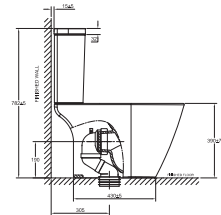

For guaranteed authenticity & warranty coverage, purchase from these authorised dealers stores only.