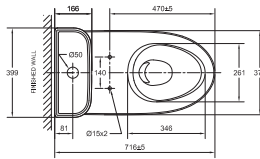

WELS: ✓✓✓ Excellent
Reg No.: WC-2019/026453/STL
Water Consumption: 3.50L (Full Flush)
2.50L (Reduced Flush)

\$399 (U.P. \$689)

Neo Modern Close Coupled Toilet
CL26305-6DACTSG

WELS: ✓✓✓ Excellent
Reg No.: WC-2017/022881
Water Consumption: 3.50L (Full Flush)
2.50L (Reduced Flush)