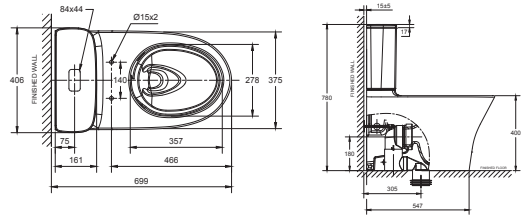

Additional Toilet Features

CRYSTASLEEK

WATER SAVING

TOILET

new

\$829 (U.P. \$1,429)

Signature Close Coupled Back to Wall Toilet
CL26225-6DAPHCB

WELS: ✓✓✓ Excellent
Reg No.: WC-2020/030540/STL
Water Consumption: 3.50L (Full Flush)
2.50L (Reduced Flush)