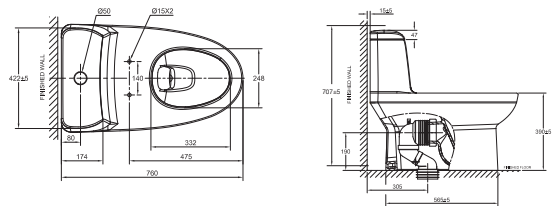

WELS: ✓✓✓ Excellent
Reg No.: WC-2018/024643/SLS
Water Consumption: 3.50L (Full Flush)
2.50L (Reduced Flush)

new

\$699 (U.P. \$1,499)

Cygnet Raised Height Close Coupled Toilet
CL26265-6DACTCB

WELS: ✓✓✓ Excellent
Reg No.: WC-2022/037243/SLS
Water Consumption: 3.50L (Full Flush)
2.50L (Reduced Flush)