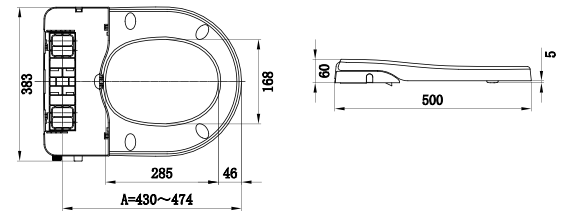

PWP: \$899¹ (U.P. \$1219)

Pristine E-Bidet
CEAS7SL1-0100510PO
W391 x L535 x H173mm

¹ Not compatible with Concept Nuovo Wall Hung Toilet.

MANUAL BIDET

new

PWP: \$149² (U.P. \$249)

Axisse Slim Smart Washer II
CL6002E-6D
W383 x L500 x H60mm