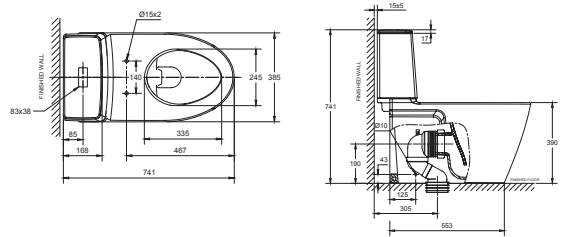

TOILET

new

$829 (U.P. $1,429)

Signature Close Coupled Back to Wall Toilet
CL26225-6DAPHCB

WELS: ✓✓✓ Excellent
Reg No.: WC-2020/030540/STL
Water Consumption: 3.50L (Full Flush)
2.50L (Reduced Flush)

new

$829 (U.P. $1,779)

Acacia SupaSleek One-Piece Toilet
CL20075-6DASGCBT

WELS: ✓✓ Very Good
Reg No.: WC-2019/027640/SLS
Water Consumption: 4.00L (Full Flush)
2.70L (Reduced Flush)

new

$729 (U.P. $1,309)

Acacia SupaSleek Close Coupled Toilet
CL23075-6DASGCBT

WELS: ✓✓ Very Good
Reg No.: WC-2019/027639/SLS
Water Consumption: 4.00L (Full Flush)
2.70L (Reduced Flush)

$729 (U.P. $1,329)

Milano One-Piece Toilet
CL20415-6DACTCB

WELS: ✓✓✓ Excellent
Reg No.: WC-2018/024643/SLS
Water Consumption: 3.50L (Full Flush)
2.50L (Reduced Flush)

new

$699 (U.P. $1,499)

Cygnet Raised Height Close Coupled Toilet
CL26265-6DACTCB

WELS: ✓✓✓ Excellent
Reg No.: WC-2022/037243/SLS
Water Consumption: 3.50L (Full Flush)
2.50L (Reduced Flush)