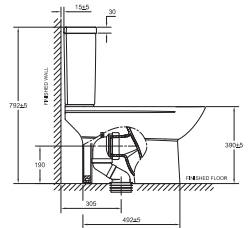

$399 (U.P. $829)

Compact Codie Close Coupled Toilet
CL24075-6DASGCB

WELS: ✓✓✓ Excellent
Reg No.: WC-2018/025480/SLS
Water Consumption: 3.50L (Full Flush)
2.50L (Reduced Flush)