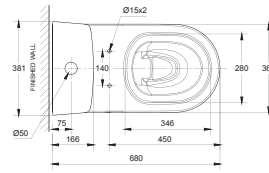

$629 (U.P. $1,119)

Neo Modern One-Piece Toilet
CL25315-6DACTCB

WELS: ✓✓✓ Excellent
Reg No.: WC-2019/026453/STL
Water Consumption: 3.50L (Full Flush)
2.50L (Reduced Flush)