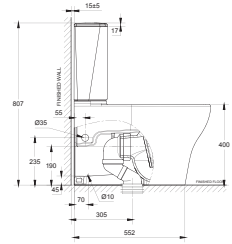

$629 (U.P. $1,119)

Neo Modern One-Piece Toilet
CL25315-6DACTCB

WELS: ✓✓✓ Excellent
Reg No.: WC-2019/026453/STL
Water Consumption: 3.50L (Full Flush)
2.50L (Reduced Flush)