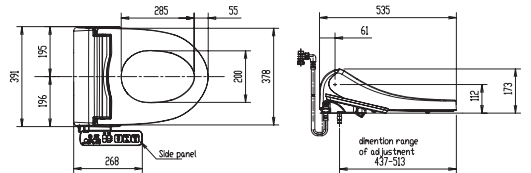

More Protection For Less!

Enjoy special price for bidets with every purchase of American Standard Toilet.

www.ilovespalet.com

iSpalet
Love at first touch

Save up to
40%

E-BIDET

PWP: \$999¹ (U.P. \$1659)

Pristine Star E-Bidet
CEAS7SR1-0100510PO
W391 x L535 x H173mm

PWP: \$899¹ (U.P. \$1219)

Pristine E-Bidet
CEAS7SL1-0100510PO
W391 x L535 x H173mm

¹ Not compatible with Concept Nuovo Wall Hung Toilet.

MANUAL BIDET

new

PWP: \$149² (U.P. \$249)

Axisse Slim Smart Washer II
CL6002E-6D
W383 x L500 x H60mm