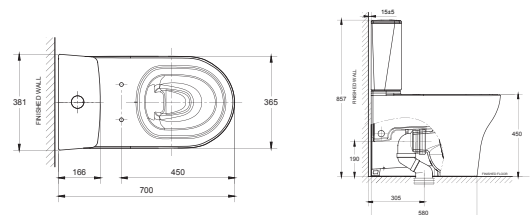

WELS: ✓✓✓ Excellent
Reg No.: WC-2018/024643/SLS
Water Consumption: 3.50L (Full Flush)
2.50L (Reduced Flush)

new

\$699 (U.P. \$1,499)

Cygnet Raised Height Close Coupled Toilet
CL26265-6DACTCB

WELS: ✓✓✓ Excellent
Reg No.: WC-2022/037243/SLS
Water Consumption: 3.50L (Full Flush)
2.50L (Reduced Flush)