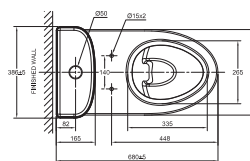

For guaranteed authenticity & warranty coverage, purchase from these authorised dealers stores only.