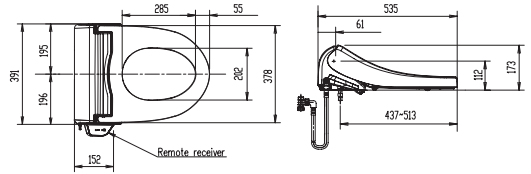

More Protection For Less!

Enjoy special price for bidets with every purchase of American Standard Toilet.

www.ilovespalet.com

iSpalet
Love at first touch

Save up to
40%

E-BIDET

PWP: \$999¹ (U.P. \$1659)

Pristine Star E-Bidet
CEAS7SR1-0100510PO
W391 x L535 x H173mm

PWP: \$899¹ (U.P. \$1219)

Pristine E-Bidet
CEAS7SL1-0100510PO
W391 x L535 x H173mm

¹ Not compatible with Concept Nuovo Wall Hung Toilet.

MANUAL BIDET

new

PWP: \$149² (U.P. \$249)

Axisse Slim Smart Washer II
CL6002E-6D
W383 x L500 x H60mm