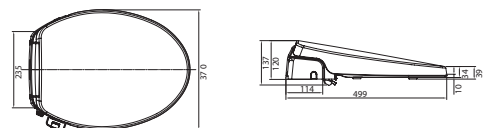

PWP: \$899¹ (U.P. \$1219)

Pristine E-Bidet
CEAS7SL1-0100510PO
W391 x L535 x H173mm

¹ Not compatible with Concept Nuovo Wall Hung Toilet.

MANUAL BIDET

new

PWP: \$149² (U.P. \$249)

Axisse Slim Smart Washer II
CL6002E-6D
W383 x L500 x H60mm

² Not compatible with Milano One Piece, Compact Codie Close Coupled and Concept Nuovo Wall Hung Toilet.

PWP: \$149³ (U.P. \$249)

Slim Smart Washer I
CL6001E-6D
W370 x L499 x H120mm

³ Not compatible with Cygnet (Raised Height Close Coupled and Close Coupled), Acacia SupaSleek Wall Hung and Concept Nuovo Wall Hung Toilet.