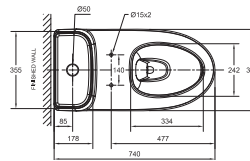

$399 (U.P. $689)

Neo Modern Close Coupled Toilet
CL26305-6DACTSG

WELS: ✓✓✓ Excellent
Reg No.: WC-2017/022881
Water Consumption: 3.50L (Full Flush)
2.50L (Reduced Flush)