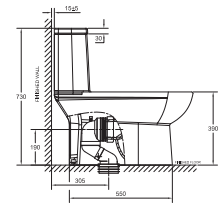

$399 (U.P. $689)

Neo Modern Close Coupled Toilet
CL26305-6DACTSG

WELS: ✓✓✓ Excellent
Reg No.: WC-2017/022881
Water Consumption: 3.50L (Full Flush)
2.50L (Reduced Flush)