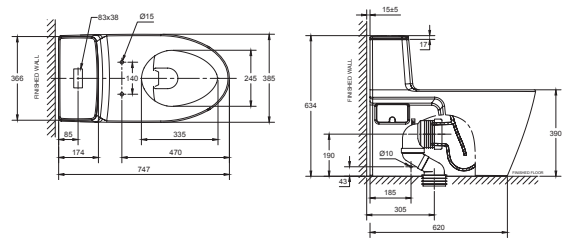

new

$729 (U.P. $1,309)

Acacia SupaSleek Close Coupled Toilet
CL23075-6DASGCBT

WELS: ✓✓ Very Good
Reg No.: WC-2019/027639/SLS
Water Consumption: 4.00L (Full Flush)
2.70L (Reduced Flush)